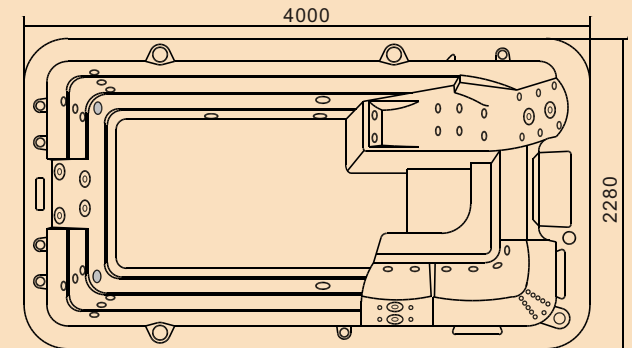

Code: 082349 SKT339D

Subject to the actual articles and colors

Size	5820x2240x1240mm	Filtration Pump	1pc
Material	Acrylic(Fibreglass Reinforcement)	Ozonizer	2pcs
Lounge	2persons	Spa Light (LED)	3pcs
Seats	6 persons	Filtration System	2set
Capacity	14.9 CBM	Heater (3KW & 5KW/220V)	2pcs
Weight	1200kgs	Computer Control Panel	2pcs
Total Jets	75pcs	Power Switch & Connecting Box	2sets
Turbo-Boost Jet	4pcs	Stainless Steel Stand	1pc
Micro Jets	56pcs	Wood Plastic Composites Cabinet	1set
Hydro Massage Jets	15pcs	Radio	2pcs
Massage Pump	7pcs	Speaker	4pcs
		Wine Cooler	1pc

Code: 082341 SKT339C

Jazzi

Subject to the actual articles and colors

Size	4000x2280x1260mm	Filtration Pump	1pc
Material	Acrylic(Fibreglass Reinforcement)	Ozonizer	1pc
Lounge	1 person	Spa Light (LED)	2pcs
Seats	2 persons	Filtration System	1set
Capacity	7.5 CBM	Heater (3KW)	1pc
Weight	800kgs	Computer Control Panel	1pc
Total Jets	39pcs	Power Switch & Connecting Box	1set
Micro Jets	31 pcs	Stainless Steel Stand	1set
Turbo-Boost Jets	4pcs	Wooden Cabinet / PS Cabinet	1pc
Hydro Massage Jets	4pcs	Radio	1pc
Massage Pump	4 pcs	Speaker	2pcs