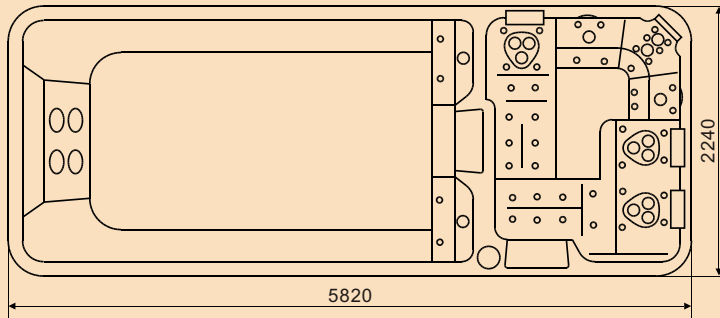

Code: 082349 SKT339D

Subject to the actual articles and colors

Size	5820x2240x1240mm	Filtration Pump	1pc
Material	Acrylic(Fibreglass Reinforcement)	Ozonizer	2pcs
Lounge	2persons	Spa Light (LED)	3pcs
Seats	6 persons	Filtration System	2set
Capacity	14.9 CBM	Heater (3KW & 5KW/220V)	2pcs
Weight	1200kgs	Computer Control Panel	2pcs
Total Jets	75pcs	Power Switch & Connecting Box	2sets
Turbo-Boost Jet	4pcs	Stainless Steel Stand	1pc
Micro Jets	56pcs	Wood Plastic Composites Cabinet	1set
Hydro Massage Jets	15pcs	Radio	2pcs
Massage Pump	7pcs	Speaker	4pcs
		Wine Cooler	1pc

Code: 082341 SKT339C

Jazzi

Subject to the actual articles and colors

Size	4000x2280x1260mm	Filtration Pump	1pc
Material	Acrylic(Fibreglass Reinforcement)	Ozonizer	1pc
Lounge	1 person	Spa Light (LED)	2pcs
Seats	2 persons	Filtration System	1set
Capacity	7.5 CBM	Heater (3KW)	1pc
Weight	800kgs	Computer Control Panel	1pc
Total Jets	39pcs	Power Switch & Connecting Box	1set
Micro Jets	31 pcs	Stainless Steel Stand	1set
Turbo-Boost Jets	4pcs	Wooden Cabinet / PS Cabinet	1pc
Hydro Massage Jets	4pcs	Radio	1pc
Massage Pump	4 pcs	Speaker	2pcs