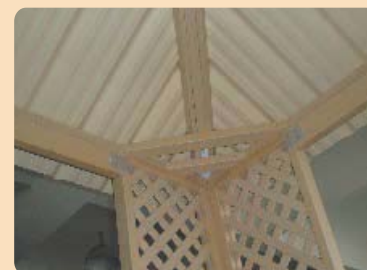

Outside Size: 4080x2880x2850mm

Inside Size: 3960x2760x2610mm

Main Components:

Round -Shaped Roof	1pc	Folding Screen	2pcs
Roof Panel	10pcs	Glass for Pillars	12pcs
Door Panel	4pcs	Glass for Windows	8pcs
Window	4pcs	Glass for Door	4pcs
(each composed of 2pcs glasses)		(Brown colour glass)	
Pillar	16pcs		

This model is an open-air unit featuring adjustable louver panel to let in breeze or close for privacy. A lattice privacy panel and open-bottom serving bar fill out the other two sides. Bar stools included. Whether for casual dining, entertaining, or as a spa shelter, it is a versatile unit with plenty of privacy.

Outside Size: 2880x2880x2650mm

Inside Size: 2760x2760x2610mm

Main Components:

Round -Shaped Roof	1pc	Panels for Table	1pc
Roof Panel	8pcs	Hook	1pc
Half-Net-shaped Pillar	8pcs	Stool	3pcs
Middle Pillar	4pcs	Panels for Table	2pcs
Folding Screen	1pc	Flower Pot	4pcs
Shutter for the folding screen	1pc		

Code: 083910 SKTMF-J
 The versatile octagon makes a great family picnic shelter or relaxing retreat for two. It features an open-air design that includes a solid roof and lattice privacy panels.
Main Components:
 Pointed Roof 1pc Net-Shaped Panel 7pcs
 Roof Panel 8pcs Upper Net-Shaped Panel 7pcs
 Pillar 8pcs