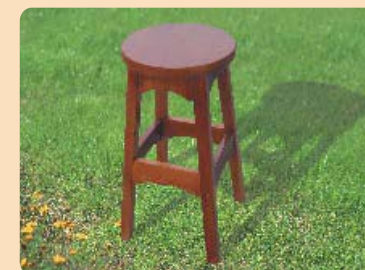

Code: 083901 SKTMF-A

Code: 083902 SKTMF-B

GAZEBO

The model shows off the rough edged quarry limestone look on an upscale-looking enclosure. Stylish arched-top twelve-light French doors on two sides highlight this soft-modern look. Remaining two walks offer sliding windows to provide plenty of sun and ventilation.

Outside Size: 4080x2880x2850mm

Inside Size: 3960x2760x2610mm

Main Components:

Round -Shaped Roof	1pc	Folding Screen	2pcs
Roof Panel	10pcs	Glass for Pillars	12pcs
Door Panel	4pcs	Glass for Windows	8pcs
Window	4pcs	Glass for Door	4pcs
(each composed of 2pcs glasses)		(Brown colour glass)	
Pillar	16pcs		

This model is an open-air unit featuring adjustable louver panel to let in breeze or close for privacy. A lattice privacy panel and open-bottom serving bar fill out the other two sides. Bar stools included. Whether for casual dining, entertaining, or as a spa shelter, it is a versatile unit with plenty of privacy.

Outside Size: 2880x2880x2650mm

Inside Size: 2760x2760x2610mm

Main Components:

Round -Shaped Roof	1pc	Panels for Table	1pc
Roof Panel	8pcs	Hook	1pc
Half-Net-shaped Pillar	8pcs	Stool	3pcs
Middle Pillar	4pcs	Panels for Table	2pcs
Folding Screen	1pc	Flower Pot	4pcs
Shutter for the folding screen	1pc